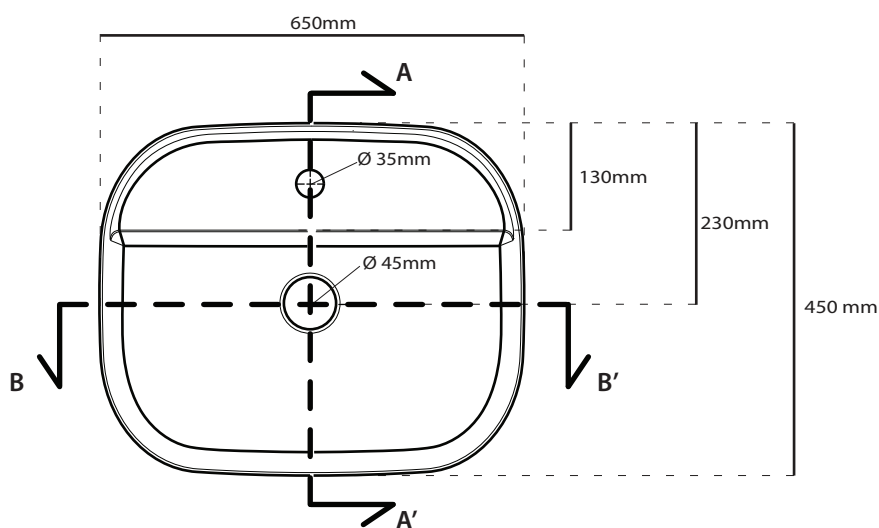

ACCESSORI

PILETTA CON COVER IN CERAMICA
Open drain with ceramic cover

 cod. 9916  cod. 9916MT

 cod. 9916NE

 cod. 9916NEMT

 cod. 9916SA

 cod. 9916ON

SEZIONE B- B'